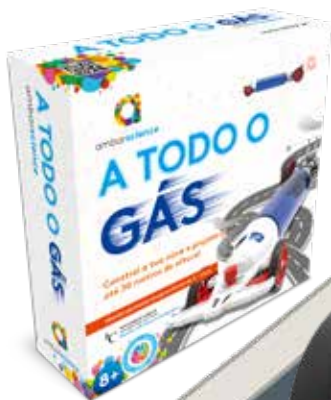

Rocket to build and launch with water. The hydrorocket
can reach a maximum height of 30 meters. Includes
educational booklet.

14+

REF: 6162840030018
EAN: 5601199600573

A TODO O GÁS AIR POWERED CAR

Carro movido a ar para construir. Inclui manual
educativo com as instruções e informações diversas.

Buildable air powered car. Includes educational booklet
with instructions and diverse information.

8+

REF: 6162840020018
EAN: 5601199600511

**dinossauro
dinosaur**

**berbequim
drill**

**inseto
insect**

**robô
robot**

**BEST
SELLER**

ROBÔ SOLAR 4-1
SOLAR ROBOT 4-1

Robô para construir, movido a energia solar. Pode transformar-se num robô, num dinossauro, num inseto ou num berbequim. Inclui manual com instruções de montagem.