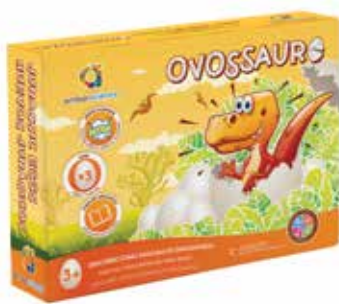

3+

REF: 108000140017
EAN: 5601199600139

juntar água
add water

24h - 48h

72h

continuam
a crescer
keep growing

EXPOSITOR OVOS JURÁSSICOS 12 UN. JURASSIC GROWING EGGS DISPLAY 12 UN.

3+