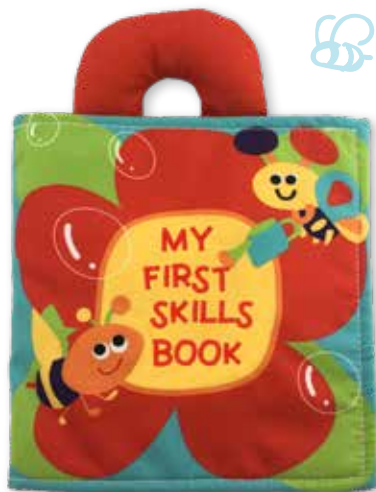

MY FIRST SKILLS BOOK

Livro em tecido com atividades que ajudam a desenvolver a motricidade fina, como corresponder formas, abotoar ou abrir um fecho.

Fabric book with activities that help develop fine motor skills, such as matching shapes, buttoning or opening a zipper.

12M+

REF: 6162800190021
EAN: 5601199601808

NOVO

CARRINHO DE SILICONE SILICONE CAR

Coleção de coloridos carros em silicone, suaves macios e maleáveis. Indicados para estimular a capacidade sensorial do bebé.

Collection of colorful silicone cars, soft, smooth and malleable. Indicated to stimulate the baby's sensorial capacity.

12M+

REF: 6162800080022
EAN: 5601199602218

NOVO

MORDEDOR SILICONE TEETHING RING

Com textura macia e maleável, é indicado para aliviar as gengivas do bebé no processo de dentição.

With a soft and malleable texture, it is indicated to soothe the baby's gums during the teething process.

6M+

REF: 6162800280021
EAN: 5601199601891